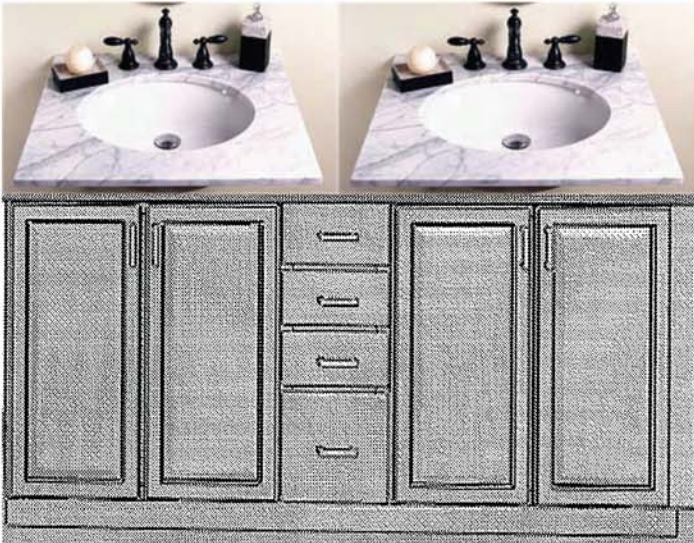

The Loft Living Room Design

36" Lennox Direct Vent

Conventry Brown Handscraped Birch

**Napolina Polished Limestone
Fireplace Surround**

Dinning Room Chandelier

The Loft Kitchen Design

Maple Portrait Doors in Antique White

Biscuit Dual Bay Sink
Fixture in Oil Rubbed Bronze

Venetian Gold
Granite

Stainless Steel Gas
Range

Stainless Steel
Refrigerator

Stainless Steel Microwave

Laundry Room Light

Energy Star Stainless

Drawings are for informational and representational purposes only and are subject to change without notice.

The Loft Bathroom Design

Master Bath
Drawing only represents
drawer and cabinet layout

Aquia Dual Flush Toilet

60" x 30" x 14-3/8"
Slip-resistant surface
Lifetime limited warranty